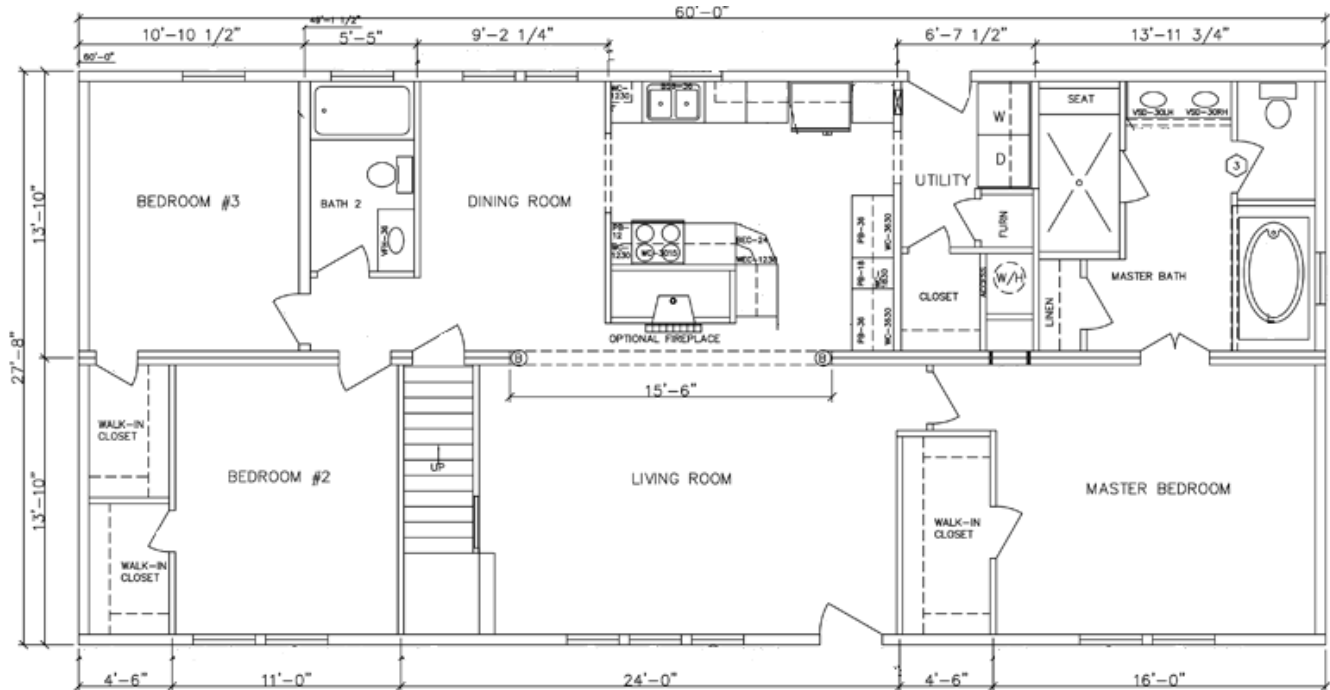

3 Bedroom • 2 Bath Home

- Cook's Dream Kitchen
- Modern Kitchen Appliance Options & Deluxe Cabinets
- Master Suite with Double Tile Shower
- Luxury Soaker Tub
- Laundry/Utility Room at Back Door
- Deluxe Ambient Lighting
- Bonus Room with Walkout Dormers

www.selectmodular.com

The Charlotte

Featuring the cook's dream kitchen with loads of cabinets and plenty of counter space, a master suite with double tile shower, luxury tub, double sinks, and linen closet. Plus, a bonus room for your growing needs. Whether it's for one or two people or a large growing family, The Charlotte is designed for your lifestyle. It's one of the most popular 3 bedroom Select floor plans ever built.